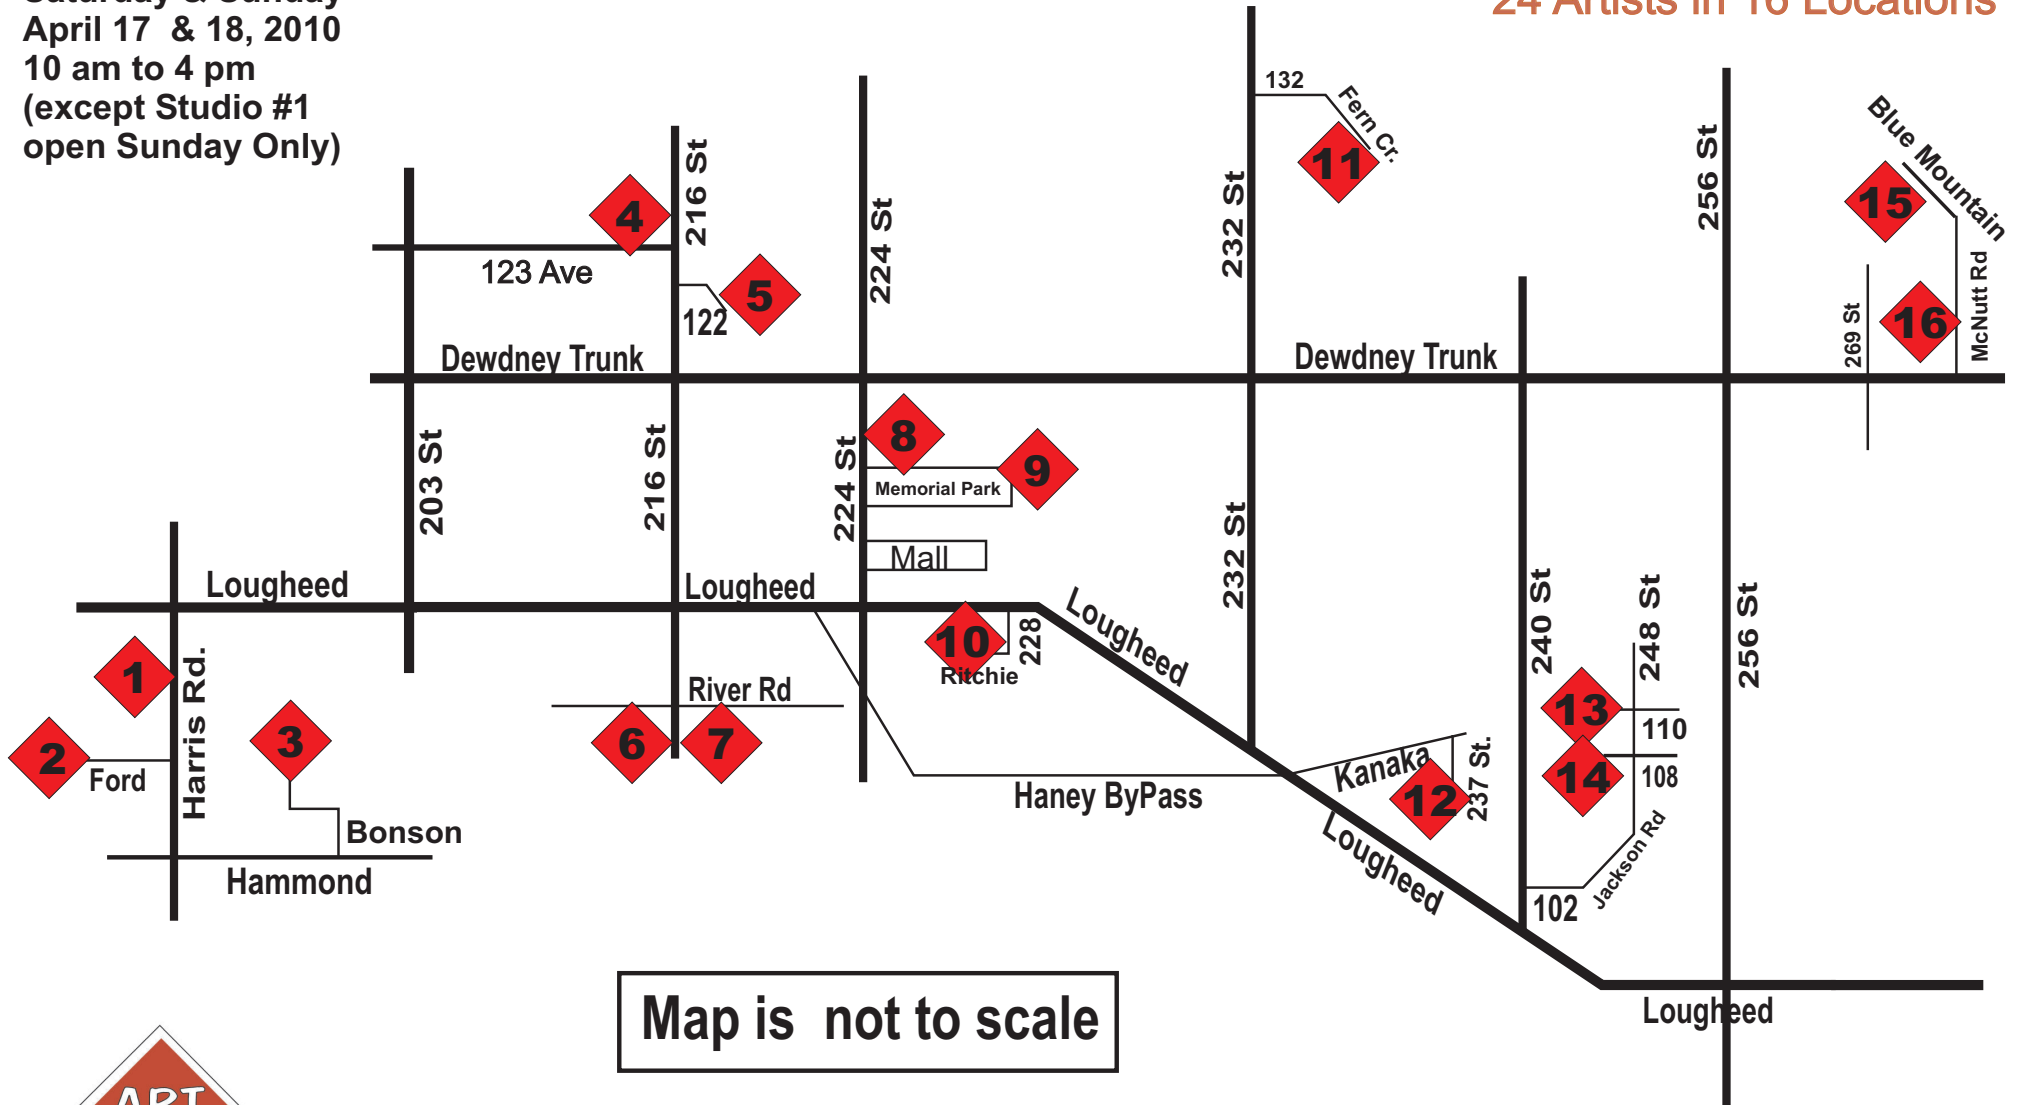

Maple Ridge Pitt Meadows Art Studio Tour 2010

www.ArtStudioTour.ca

24 Artists in 16 Locations

Studios Open
Saturday & Sunday
April 17 & 18, 2010
10 am to 4 pm
(except Studio #1
open Sunday Only)

Paintings, Pottery, Sculpture, Jewellery, Ceramics, Gemstones
Ceramic Sculpture, Functional Art, Hooked Rugs, Fine Wood Furniture